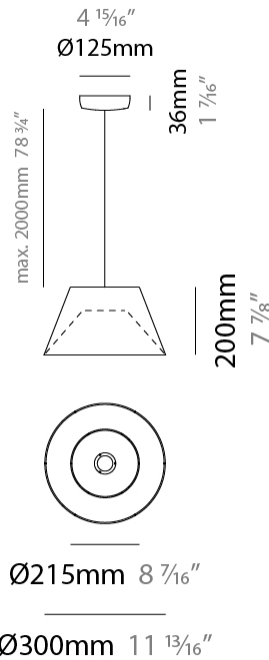

PROJECT
TYPE
SPECIFIER
QUANTITY
DATE

CONGA SUSPENSION

D111096-

base number	Finish Options	Finish Options

1. To build a product code in our configurator select the specify button on the base model # product page
2. To build a manual product code on this datasheet choose from the options listed below in blue font and add the suffix to the base model #

GENERAL

Series: Conga
Brand: Ole
Division: Design
Mounting Type: Suspension
Mounting Location: Ceiling
Subcategory: Up/Down Light

PHYSICAL

Shape: Cone
Diameter (mm): 300
Diameter (in): 11 ¹³/₁₆
Height (mm): 200
Height (in): 7 ⁷/₈
Max. Overall Height (mm): 2200
Max. Overall Height (in): 86 ⁵/₈
Light Distribution: Direct / Indirect
Fixture Finish: BEI / BLK / BLU / COG / DGN / GRY / MRN / MOC / MUS / OLV / SIL / STN / TER / WHI
Holder Finish: MWH / MBK
Fixture Material: Fabric Cord / Metal
Cable Details: 2000mm Cable - Transparent
Upon Request: Other fabric cord colors available upon request (see downloadable finish chart)

ELECTRICAL

Number of Lamps: 1
Lamp Type: LED Retrofit
Lamp Shape: A19
Bulb Included: Bulb Not Included
Max. Wattage Per Lamp (W): 15
Lamp Base: E26
Input Voltage (V): 120
Upon Request: 277Vac / GU24

LED

OPTICAL

RATINGS AND CERTIFICATIONS

Certified By: Certified for North American Standards
IP rating: IP20